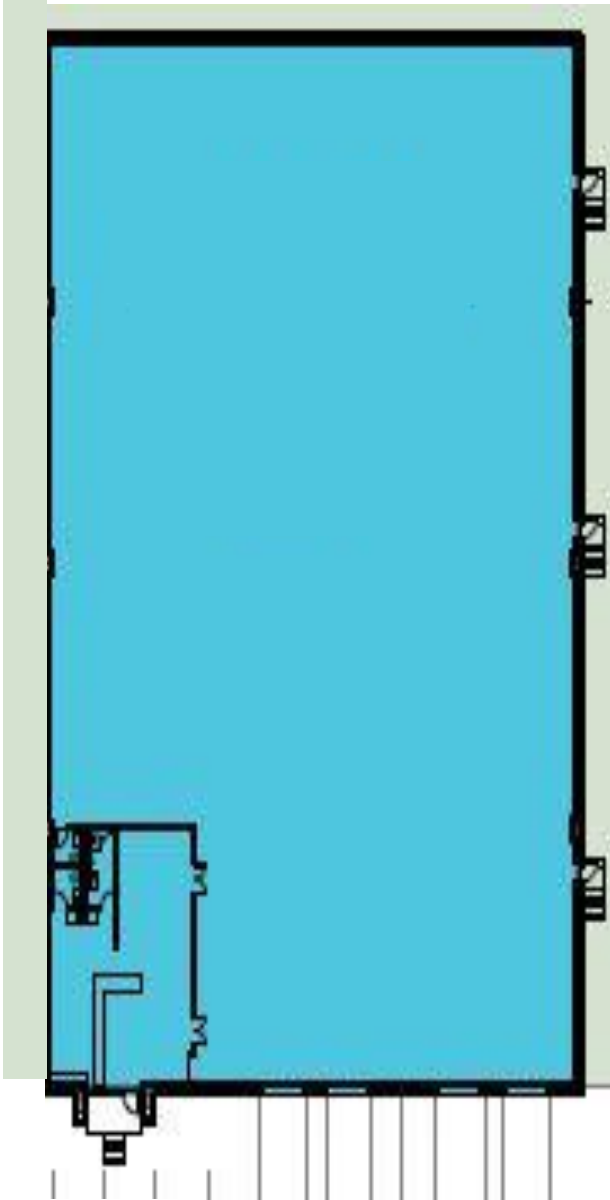

Partnership. Performance.

For Additional Information,
Please Contact:

CHET KOENIG
Principal
770.916.6130
Chet.Koenig@avisonyoung.com